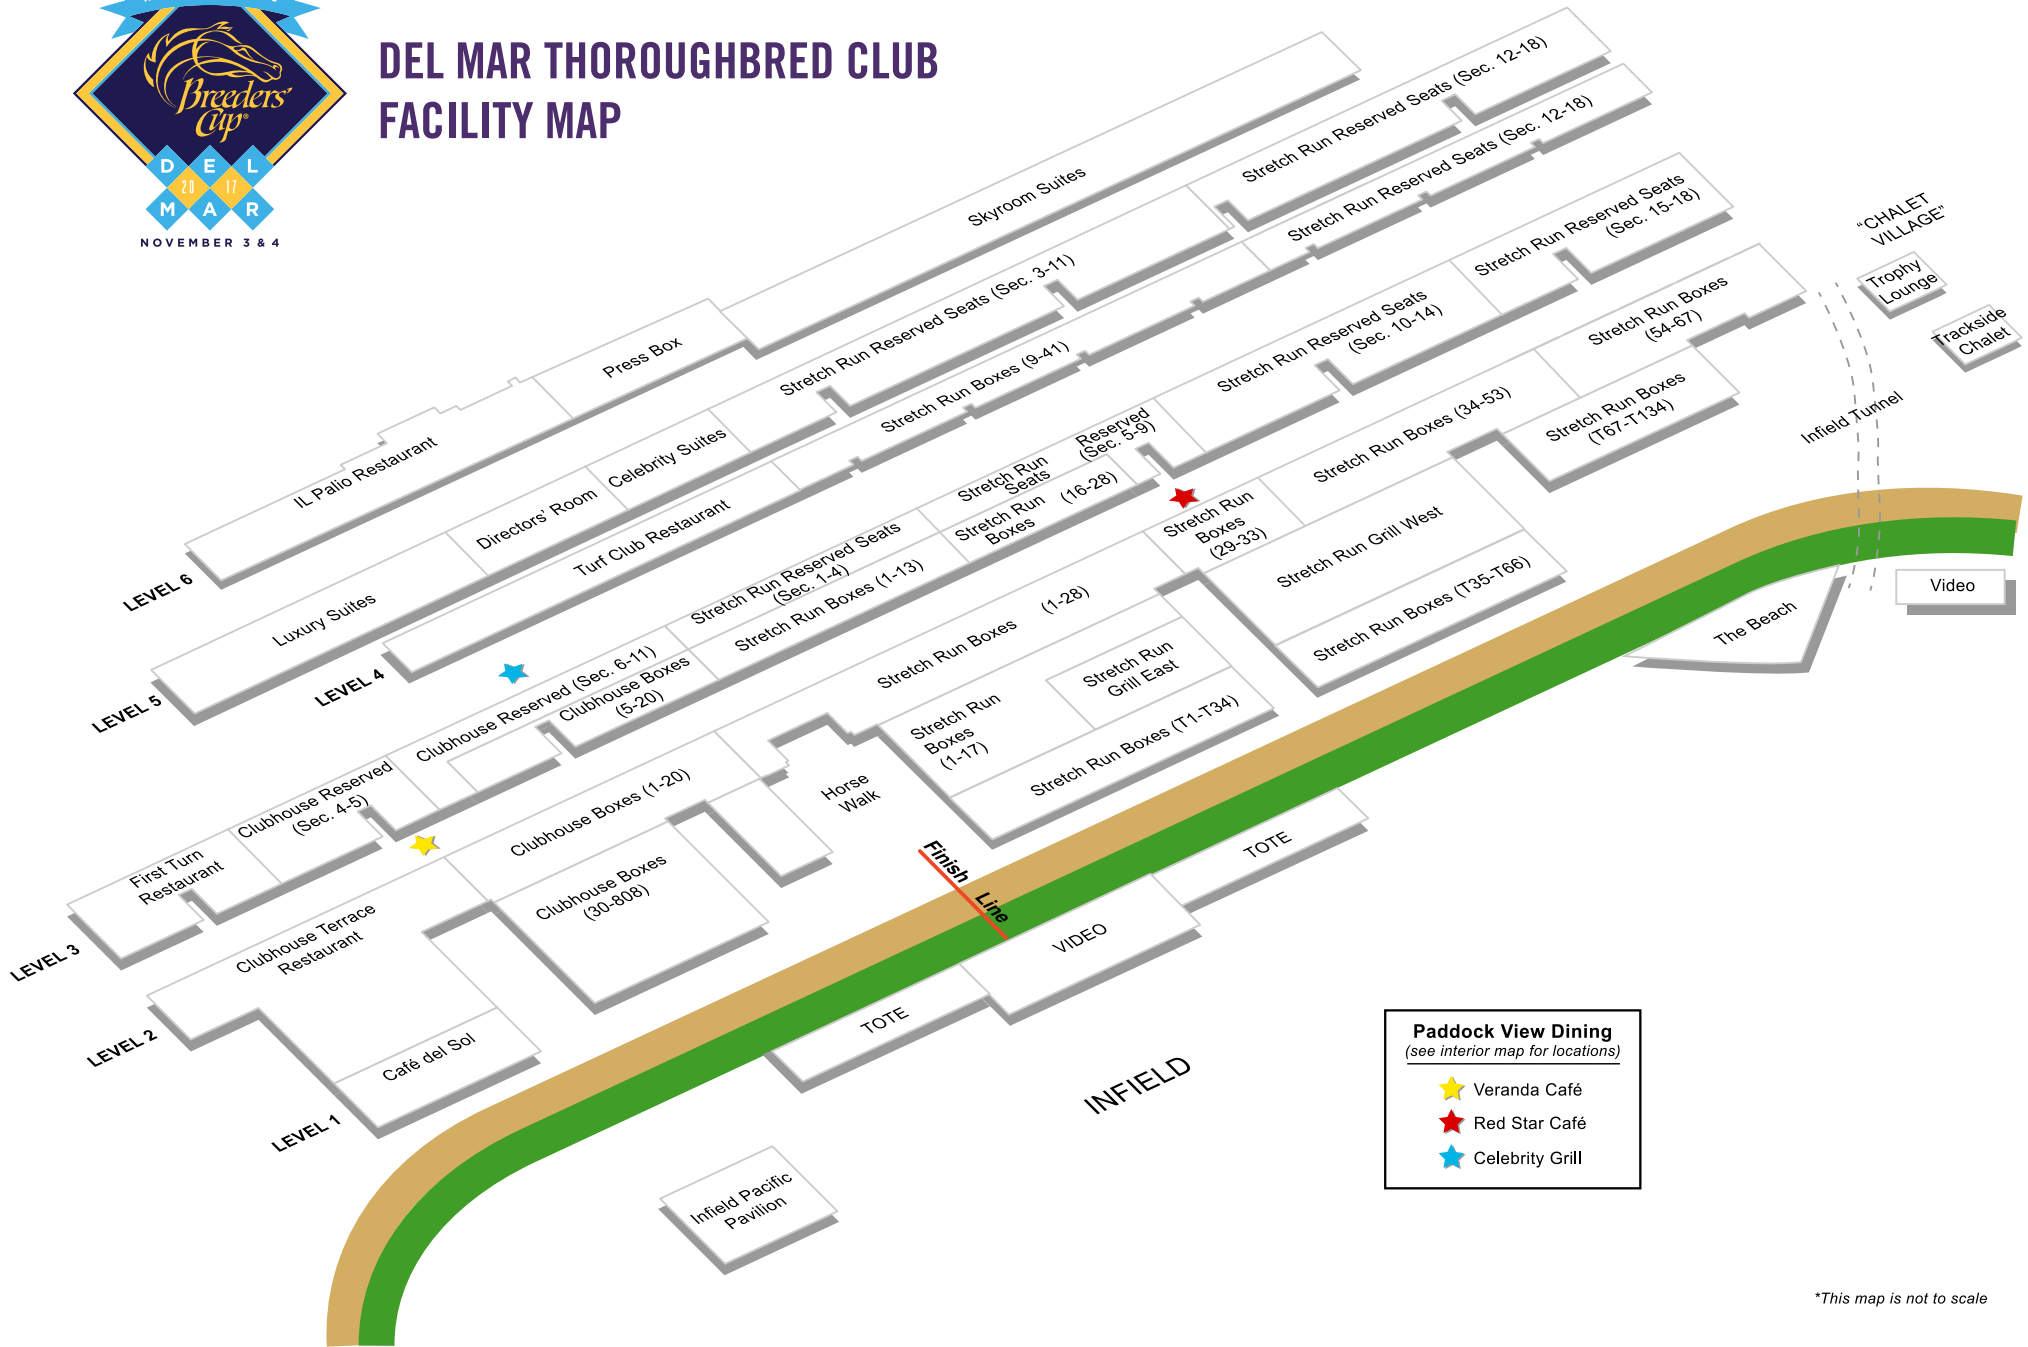

DEL MAR THOROUGHBRED CLUB FACILITY MAP

*This map is not to scale